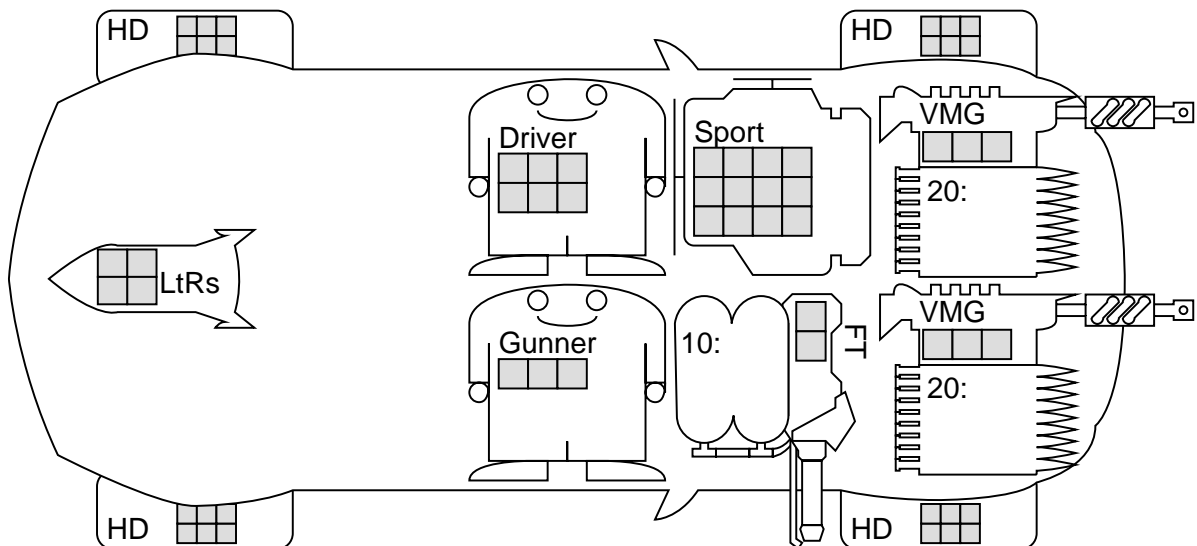

Front 10:
Left 8:
Right 8:
Back 8:
Top :
Under 2:

Luxury, Extra-Heavy chassis, Heavy suspension, Sport power plant, 4 Heavy-Duty tires, Driver w/TC and BA, Gunner w/TC, 2 Linked Vulcan Machine Guns Front, Flamethrower Right, 4 Linked Light Rockets Back, Metal Armor: F10, L8, R8, B8, U2, Cargo: [1 space, 40 lbs.], Acceleration 5, Top Speed 112.5, HC 3, 6560 lbs., \$19800

Walkaround: Luxury, 4 tires, Electric Power Plant, Driver, Gunner, 2x Small Bore Projectile Weapon Front, Flamethrower Right, 4x Rocket Back

Design Worksheet

Description	Cost	Total	Weight	Total	Space	Total
Luxury	\$800	\$800	1800 lbs	1800 lbs	0	0
Extra-Heavy Chassis	\$800	\$1600	0 lbs	1800 lbs	0	0
Heavy Suspension	\$1200	\$2800	0 lbs	1800 lbs	0	0
Sport Power Plant	\$6000	\$8800	1000 lbs	2800 lbs	6	6
2 Heavy-Duty Tires Front	\$200	\$9000	80 lbs	2880 lbs	0	6
2 Heavy-Duty Tires Back	\$200	\$9200	80 lbs	2960 lbs	0	6
Driver	\$0	\$9200	150 lbs	3110 lbs	2	8
Targeting Computer	\$1000	\$10200	0 lbs	3110 lbs	0	8
Body Armor	\$250	\$10450	0 GE	3110 lbs	0	8
Gunner	\$0	\$10450	150 lbs	3260 lbs	2	10
Targeting Computer	\$1000	\$11450	0 lbs	3260 lbs	0	10
Vulcan Machine Gun	\$2000	\$13450	350 lbs	3610 lbs	2	12
20 shots	\$700	\$14150	100 lbs	3710 lbs	0	12
Vulcan Machine Gun	\$2000	\$16150	350 lbs	4060 lbs	2	14
20 shots	\$700	\$16850	100 lbs	4160 lbs	0	14
Flamethrower	\$500	\$17350	450 lbs	4610 lbs	2	16
10 shots	\$250	\$17600	50 lbs	4660 lbs	0	16
Light Rocket	\$75	\$17675	25 lbs	4685 lbs	0.5	16.5
Light Rocket	\$75	\$17750	25 lbs	4710 lbs	0.5	17.0
Light Rocket	\$75	\$17825	25 lbs	4735 lbs	0.5	17.5
Light Rocket	\$75	\$17900	25 lbs	4760 lbs	0.5	18.0
36 pts Metal Armor	\$1800	\$19700	1800 lbs	6560 lbs	0	18.0
2 Links	\$100	\$19800	0 lbs	6560 lbs	0	18.0