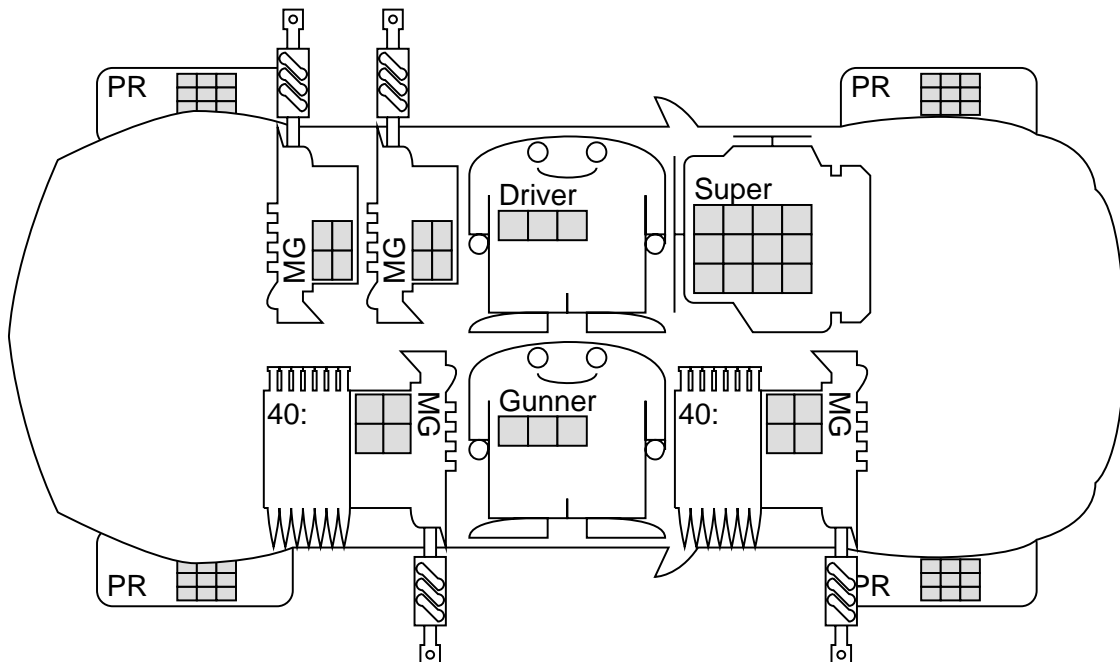

CAR WARS COMBAT GARAGE

Unnamed Design

$19,990

KILLS:
WINS:

VEHICLE

Body: Luxury
Chassis: Extra-Heavy
Suspension: Heavy
Weight: 6530 lbs.
Tech Level: Classic
Hand Wpns: N/A

PERFORMANCE

Handling Class: 3
Acceleration: 5
TopSpeed: 102.5
Range: 200mi @51
Cargo Space: 1 space
Cargo Weight: 70 lbs.

CREW

Driver
Reflex Roll:
Driver Skill:
Gunner Skill:
Gunner
Driver Skill:
Gunner Skill:

WEAPONS

Weapon Name	Ammo Type	To Hit	Damage	FM	BD
Machine Gun		7	1d		

ARMOR

Front 40:
Left 60:
Right 60:
Back 40:
Top :
Under 7:

Luxury, Extra-Heavy chassis, Heavy suspension, Super power plant, 4 Puncture-Resistant tires, Driver, Gunner w/TC, 2 Machine Guns Left each w/extra magazine and 40 shots, 2 Linked Machine Guns Right each w/extra magazine and 40 shots, Plastic Armor: F40, L60, R60, B40, U7, Cargo: [1 space, 70 lbs. @ Top Speed 100], Acceleration 5, Top Speed 102.5, HC 3, 6530 lbs., $19990

Walkaround: Luxury, 4 tires, Electric Power Plant, Driver, Gunner, Small Bore Projectile Weapon Left, Small Bore Projectile Weapon Left, 2x Small Bore Projectile Weapon Right